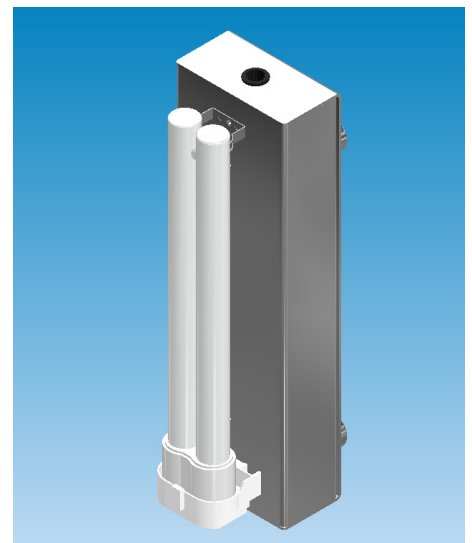

VFCU Series

IN AHU AND IN DUCT UVC FIXTURES

Polluted indoor air contaminants (pollution) can include airborne particulates, germs (virus, bacteria, and fungus), chemicals, and gasses.

Our VFCU air disinfection system utilizes 254nm UVC light and is for use in small vertical fan coil and heat pump systems.

- Offers a smaller profile for narrow and confined spaces.
- Allows for easy installation and access for maintenance in the future.
- Eliminates chemical coil cleaning and helps to maintain/increase efficiency of the coil and system.
- Reduces biological contaminants and growth.
- Provides improved indoor air quality (IAQ) and pathogen mitigation.

Models

The VFCU is available in three lamp sizes (35W, 60W, and 95W). All lamps are non-proprietary Philips lamps that are chill corrected to treat cold moving air.

Disinfects air and surfaces in vertical fan coil A/C & heating units.

Works 24/7 to keep air free and clear of airborne contaminants.

Neutralizes and eliminates the infectious airborne pathogens that cause respiratory illness and disease.