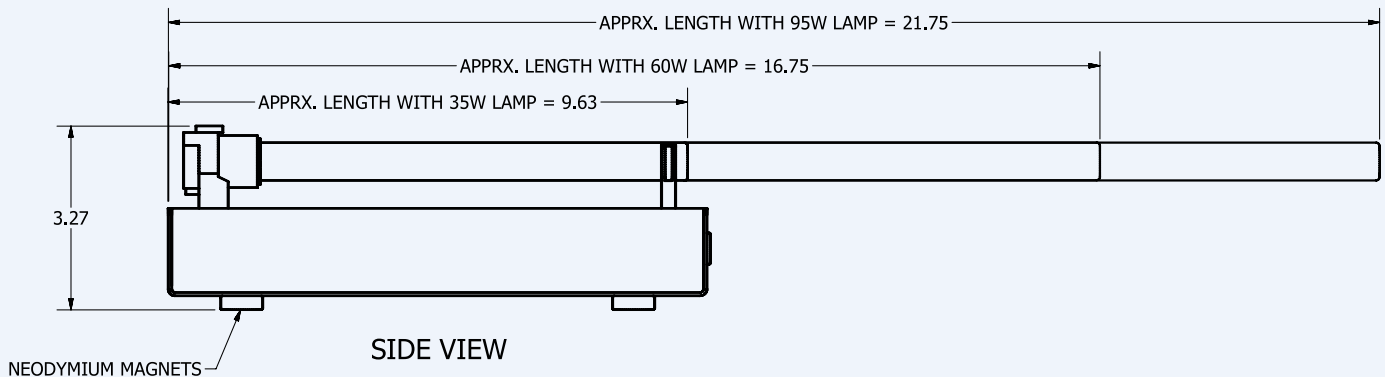

### Ordering Guide

Model	Description
VFCU-135	One 35 W, High Output 9" lamp, 180° disinfection
VFCU-160	One 60 W, High Output 16" lamp, 180° disinfection
VFCU-195	One 95 W, High Output 21" lamp, 180° disinfection

<sup>1</sup>With 80% utilization

<sup>2</sup>The manufacturer is registered with the US EPA. Clinical lab testing has been performed in independent labs.

TOP VIEW

This drawing shows the side view with the different bulb lengths noted.  
Note: The 60W and 95W bulbs extend past the aluminum housing.