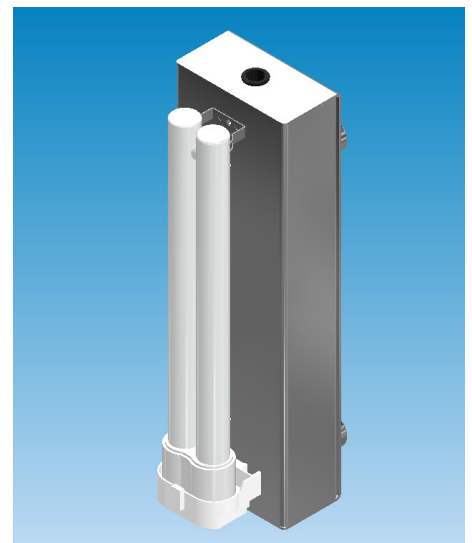

VFCU Series

IN AHU AND IN DUCT UVC FIXTURES

Polluted indoor air contaminants (pollution) can include airborne germs such as virus, bacteria, and fungus.

Our VFCU air disinfection system utilizes 254nm UVC light and is for use in small vertical fan coil and heat pump systems.

- Offers a smaller profile for narrow and confined spaces
- Allows for easy installation and access for maintenance in the future.
- Eliminates chemical coil cleaning and helps to maintain/increase efficiency of the coil and system.
- Reduces biological contaminants and growth.
- Provides improved indoor air quality (IAQ) and pathogen mitigation.

Models

The VFCU is available in three lamp sizes (35W, 60W, and 95W). All lamps are non-proprietary Philips lamps that are chill corrected to treat cold moving air.

Disinfects air and surfaces in vertical fan coil A/C & heating units.

Works 24/7 to keep air free and clear of airborne contaminants.

Neutralizes and eliminates the infectious airborne pathogens that cause respiratory illness and disease.