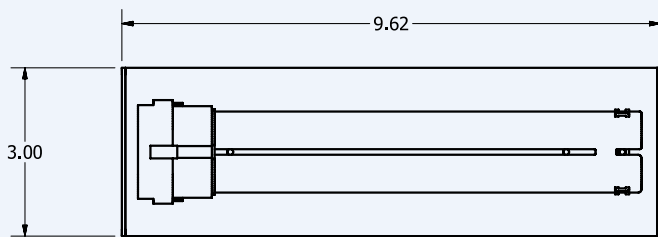

VFCU Series

IN AHU AND IN DUCT UVC FIXTURES

Standard Specifications

Lamp Specs	PL-L 35W, 60W, 95W TUV (non proprietary)
Wavelength	254 Nanometers
Expected Lamp/ Bulb Rated Life¹	18 months
Lamp Socket	Single Ended, 4 Pin, 2G11
Lamp Qty.	1 x 35W UVC High Output Lamps
Input Voltage	Self Regulated Electronic UV Ballast 120V to 240V
Housing Finish	Aluminum
Electrical Requirement	Rated for 110V(1.05A) - 240V(0.53A) Only

Certifications:

ASHRAE	meets ASHRAE TC 2.09
EPA²	EST. NO. 91347-TN-001

Warranty Lamps/2 years; Parts/5 years

Ordering Guide

Model	Description
VFCU-135	One 35 W, High Output 9" lamp, 180° disinfection
VFCU-160	One 60 W, High Output 16" lamp, 180° disinfection
VFCU-195	One 95 W, High Output 21" lamp, 180° disinfection

¹With 80% utilization

²The manufacturer is registered with the US EPA. Clinical lab testing has been performed in independent labs.

TOP VIEW

This drawing shows the side view with the different bulb lengths noted.
Note: The 60W and 95W bulbs extend past the aluminum housing.